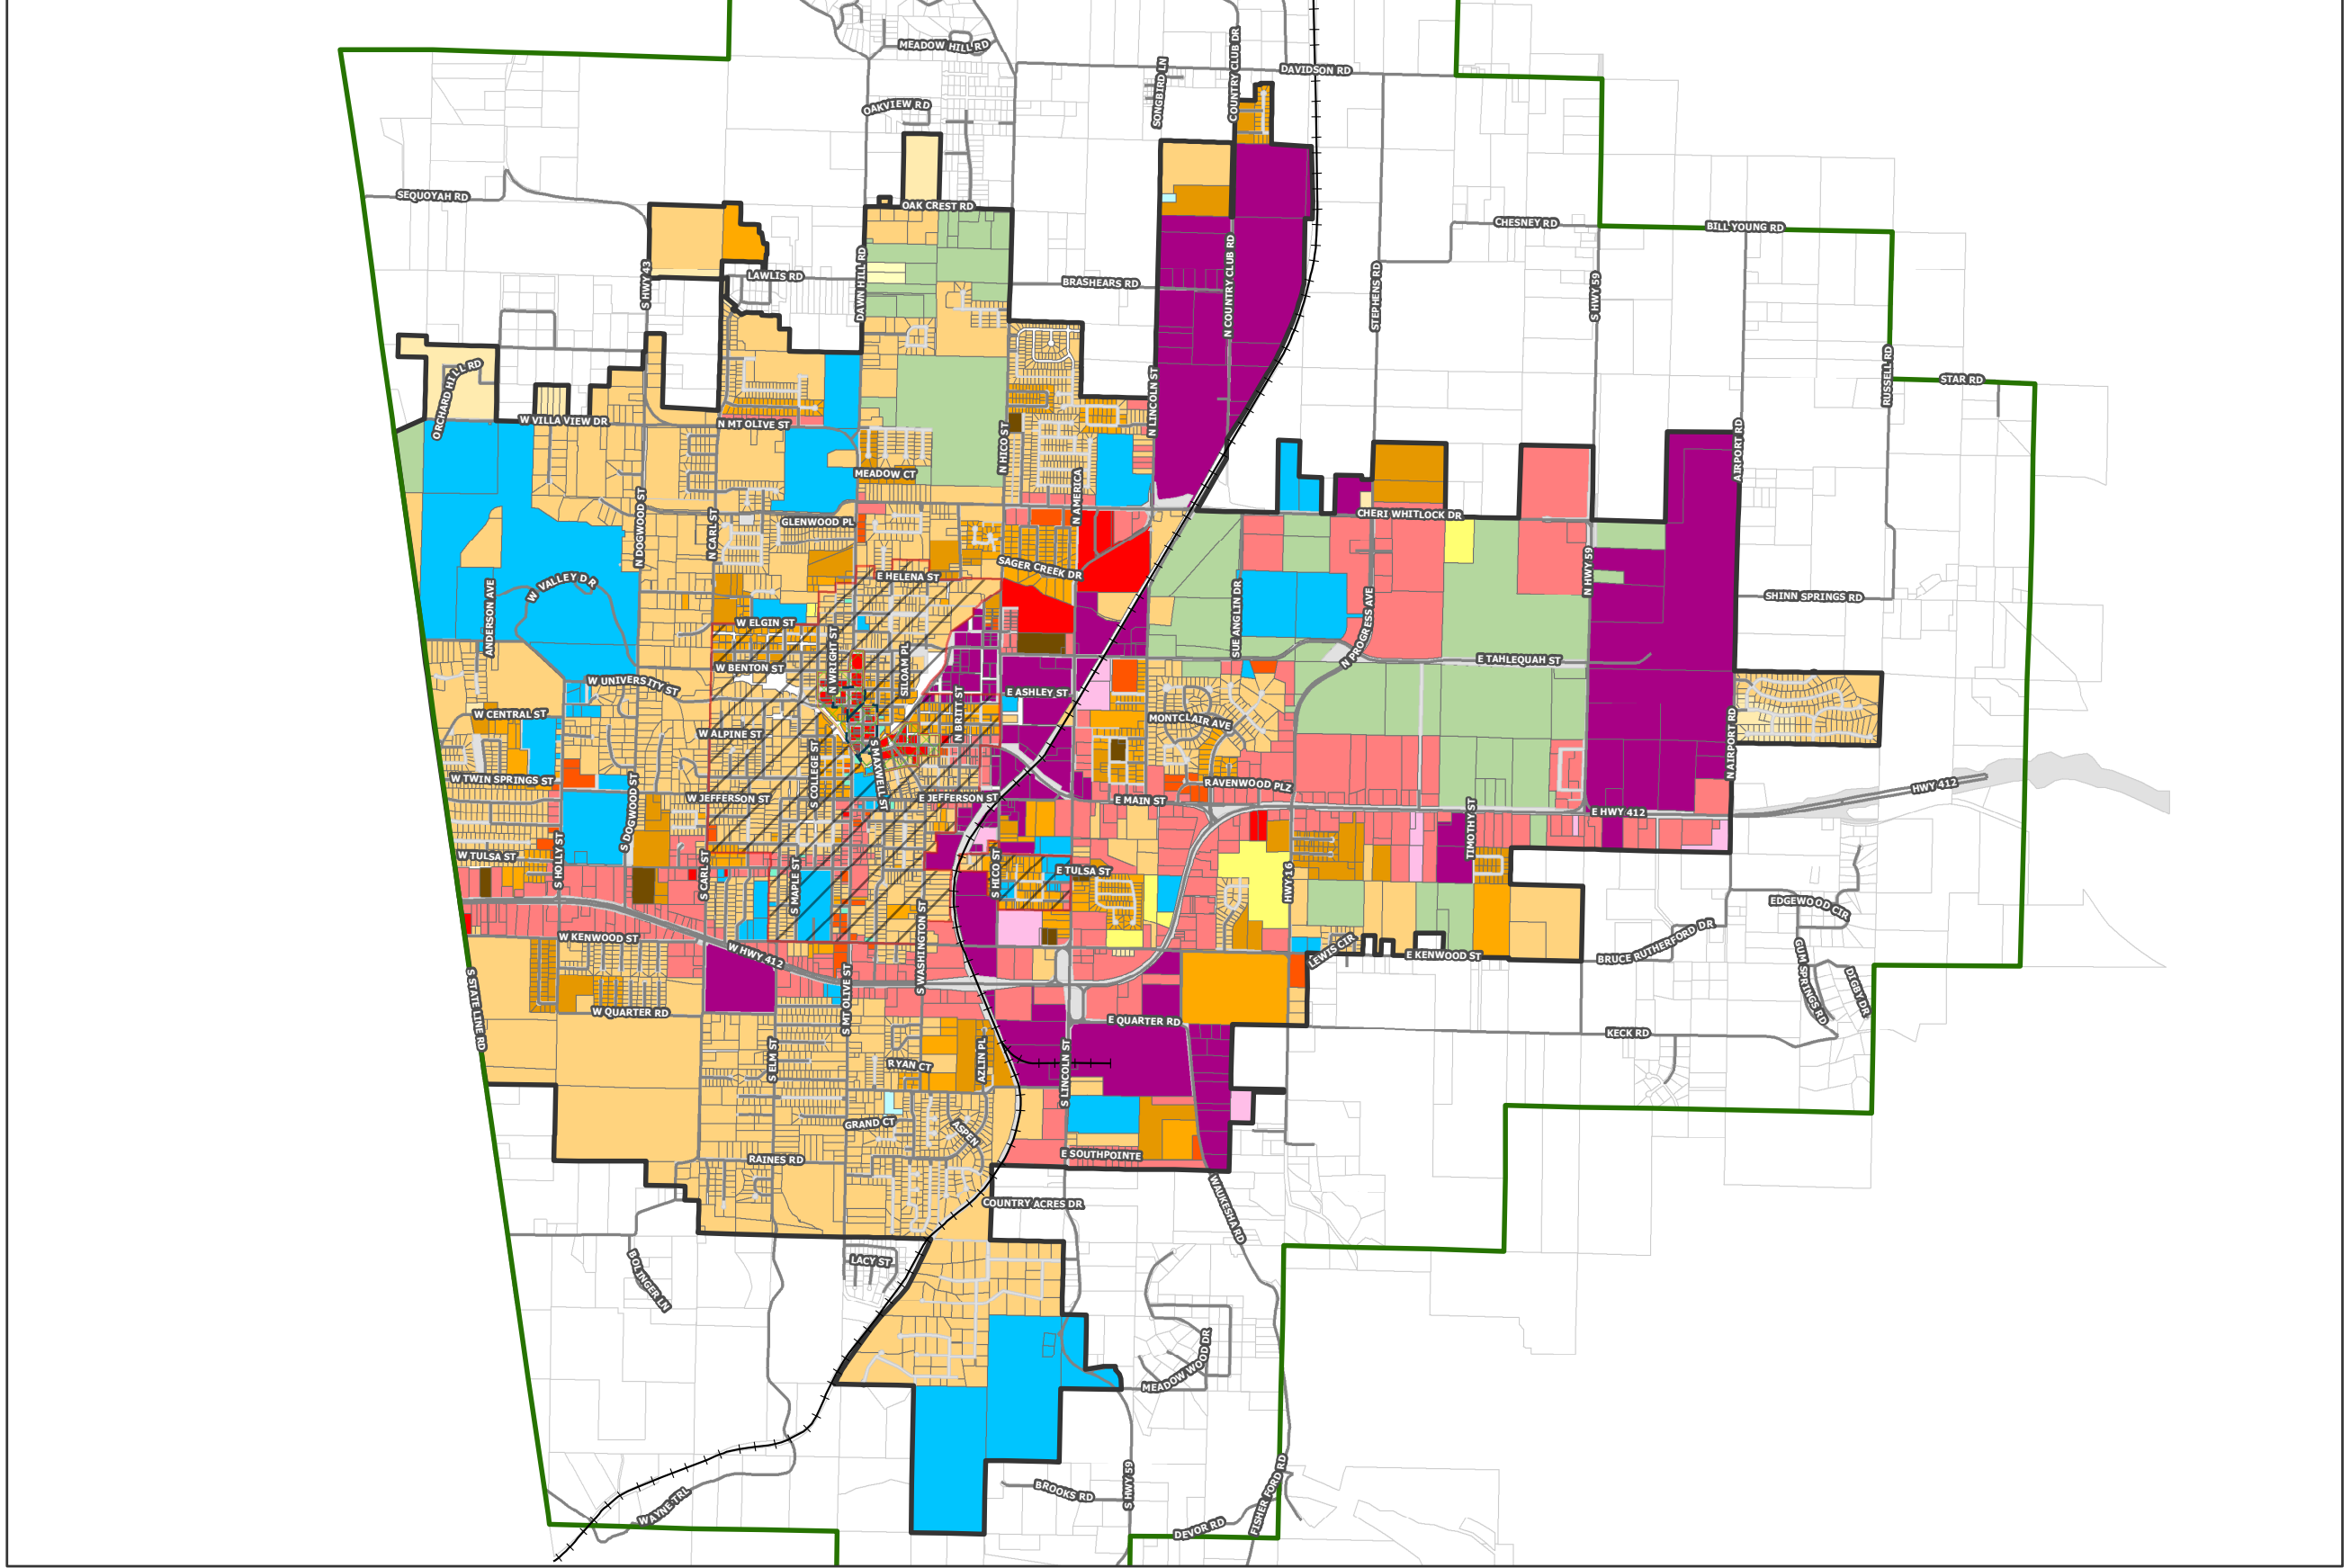

# City of Siloam Springs Zoning - January 2021

+ + + Railroads  
 — Roads  
 [Green Outline] Planning Area  
 [Black Outline] City Limits  
 [Green Hatched] H-1 DT  
 [Blue Hatched] Historic Parking District  
 [Red Hatched] H-1  
**Zoning**  
 [Light Green] A-1  
 [Red] C-1  
 [Orange] C-1A  
 [Pink] C-2  
 [Light Blue] G-1  
 [Purple] I-1  
 [Light Pink] I-2  
 [Brown] M-H  
 [Yellow] P-D  
 [Cyan] P-K  
 [Light Orange] R-1  
 [Orange] R-2  
 [Dark Orange] R-3  
 [Brown] R-4  
 [Light Yellow] R-E  
 [Green] R-O  
 [Grey] ROW  
 [White] RURAL