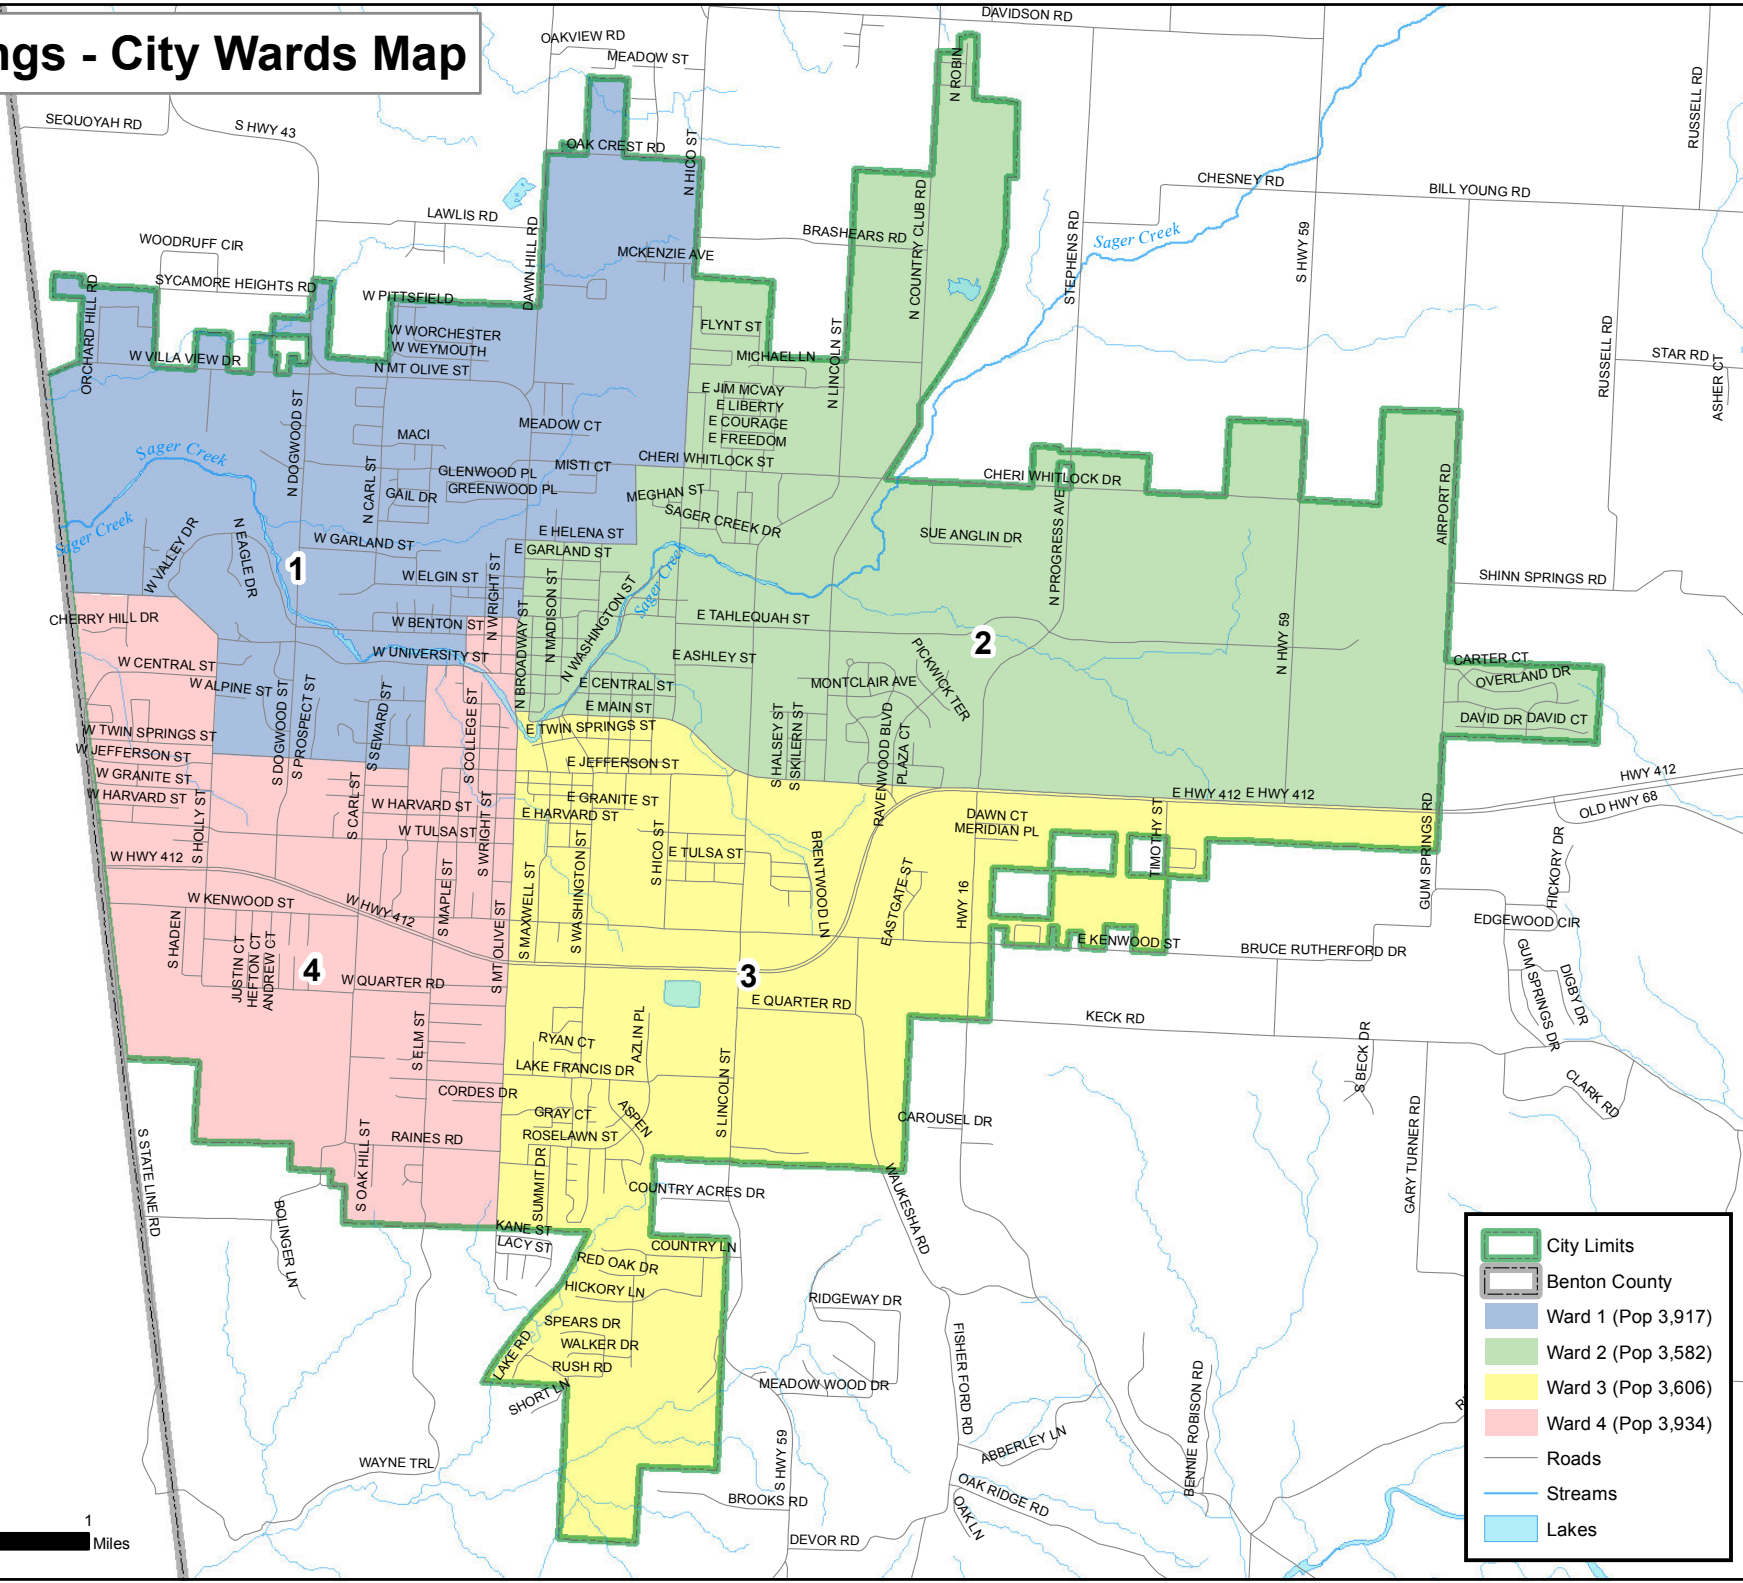

# Siloam Springs - City Wards Map

	City Limits
	Benton County
	Ward 1 (Pop 3,917)
	Ward 2 (Pop 3,582)
	Ward 3 (Pop 3,606)
	Ward 4 (Pop 3,934)
	Roads
	Streams
	Lakes

N

0 0.25 0.5 1 Miles

NWARPC: 08/17/2012